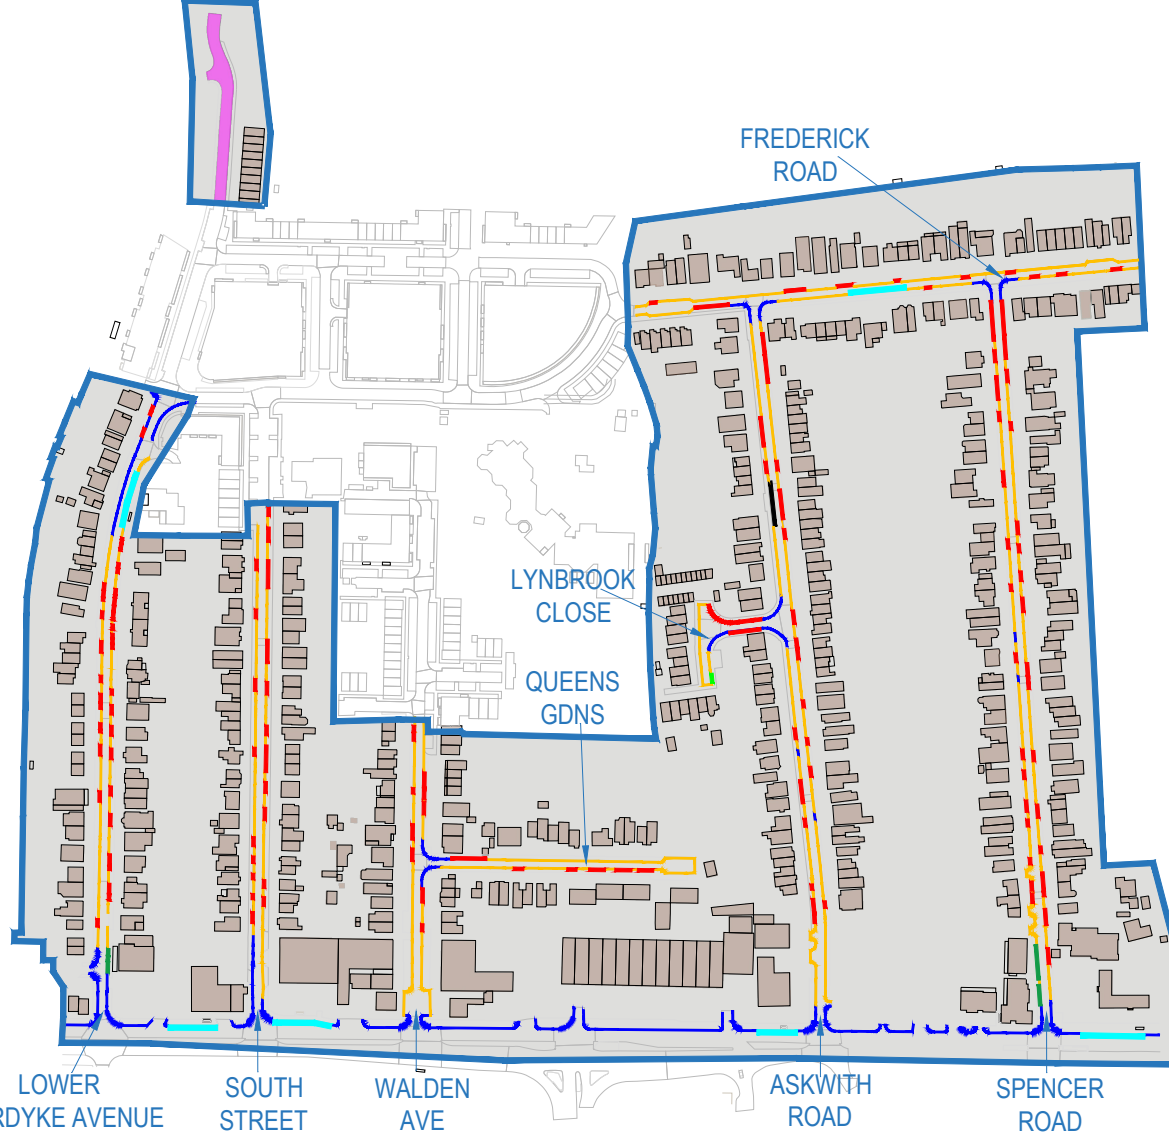

BEAM PARK PROPOSED PERMIT PARKING - WEST

KEY

- Scheme Boundary
- Proposed 'Residents Permit Holders Only' Parking Bays
- Proposed 'Residents Permit Holders Only' Parking area
- Shared Use Bay 'Resident Permit Holders/Pay & Display'
- Existing 'Disabled Badge Holders Only' Parking Bays
- Proposed Single Yellow Lines - times of operation to be decided
- Proposed Double Yellow Lines
- Existing Bus Stops
- Existing 'School Keep Clear' Markings
- Existing Loading Bay