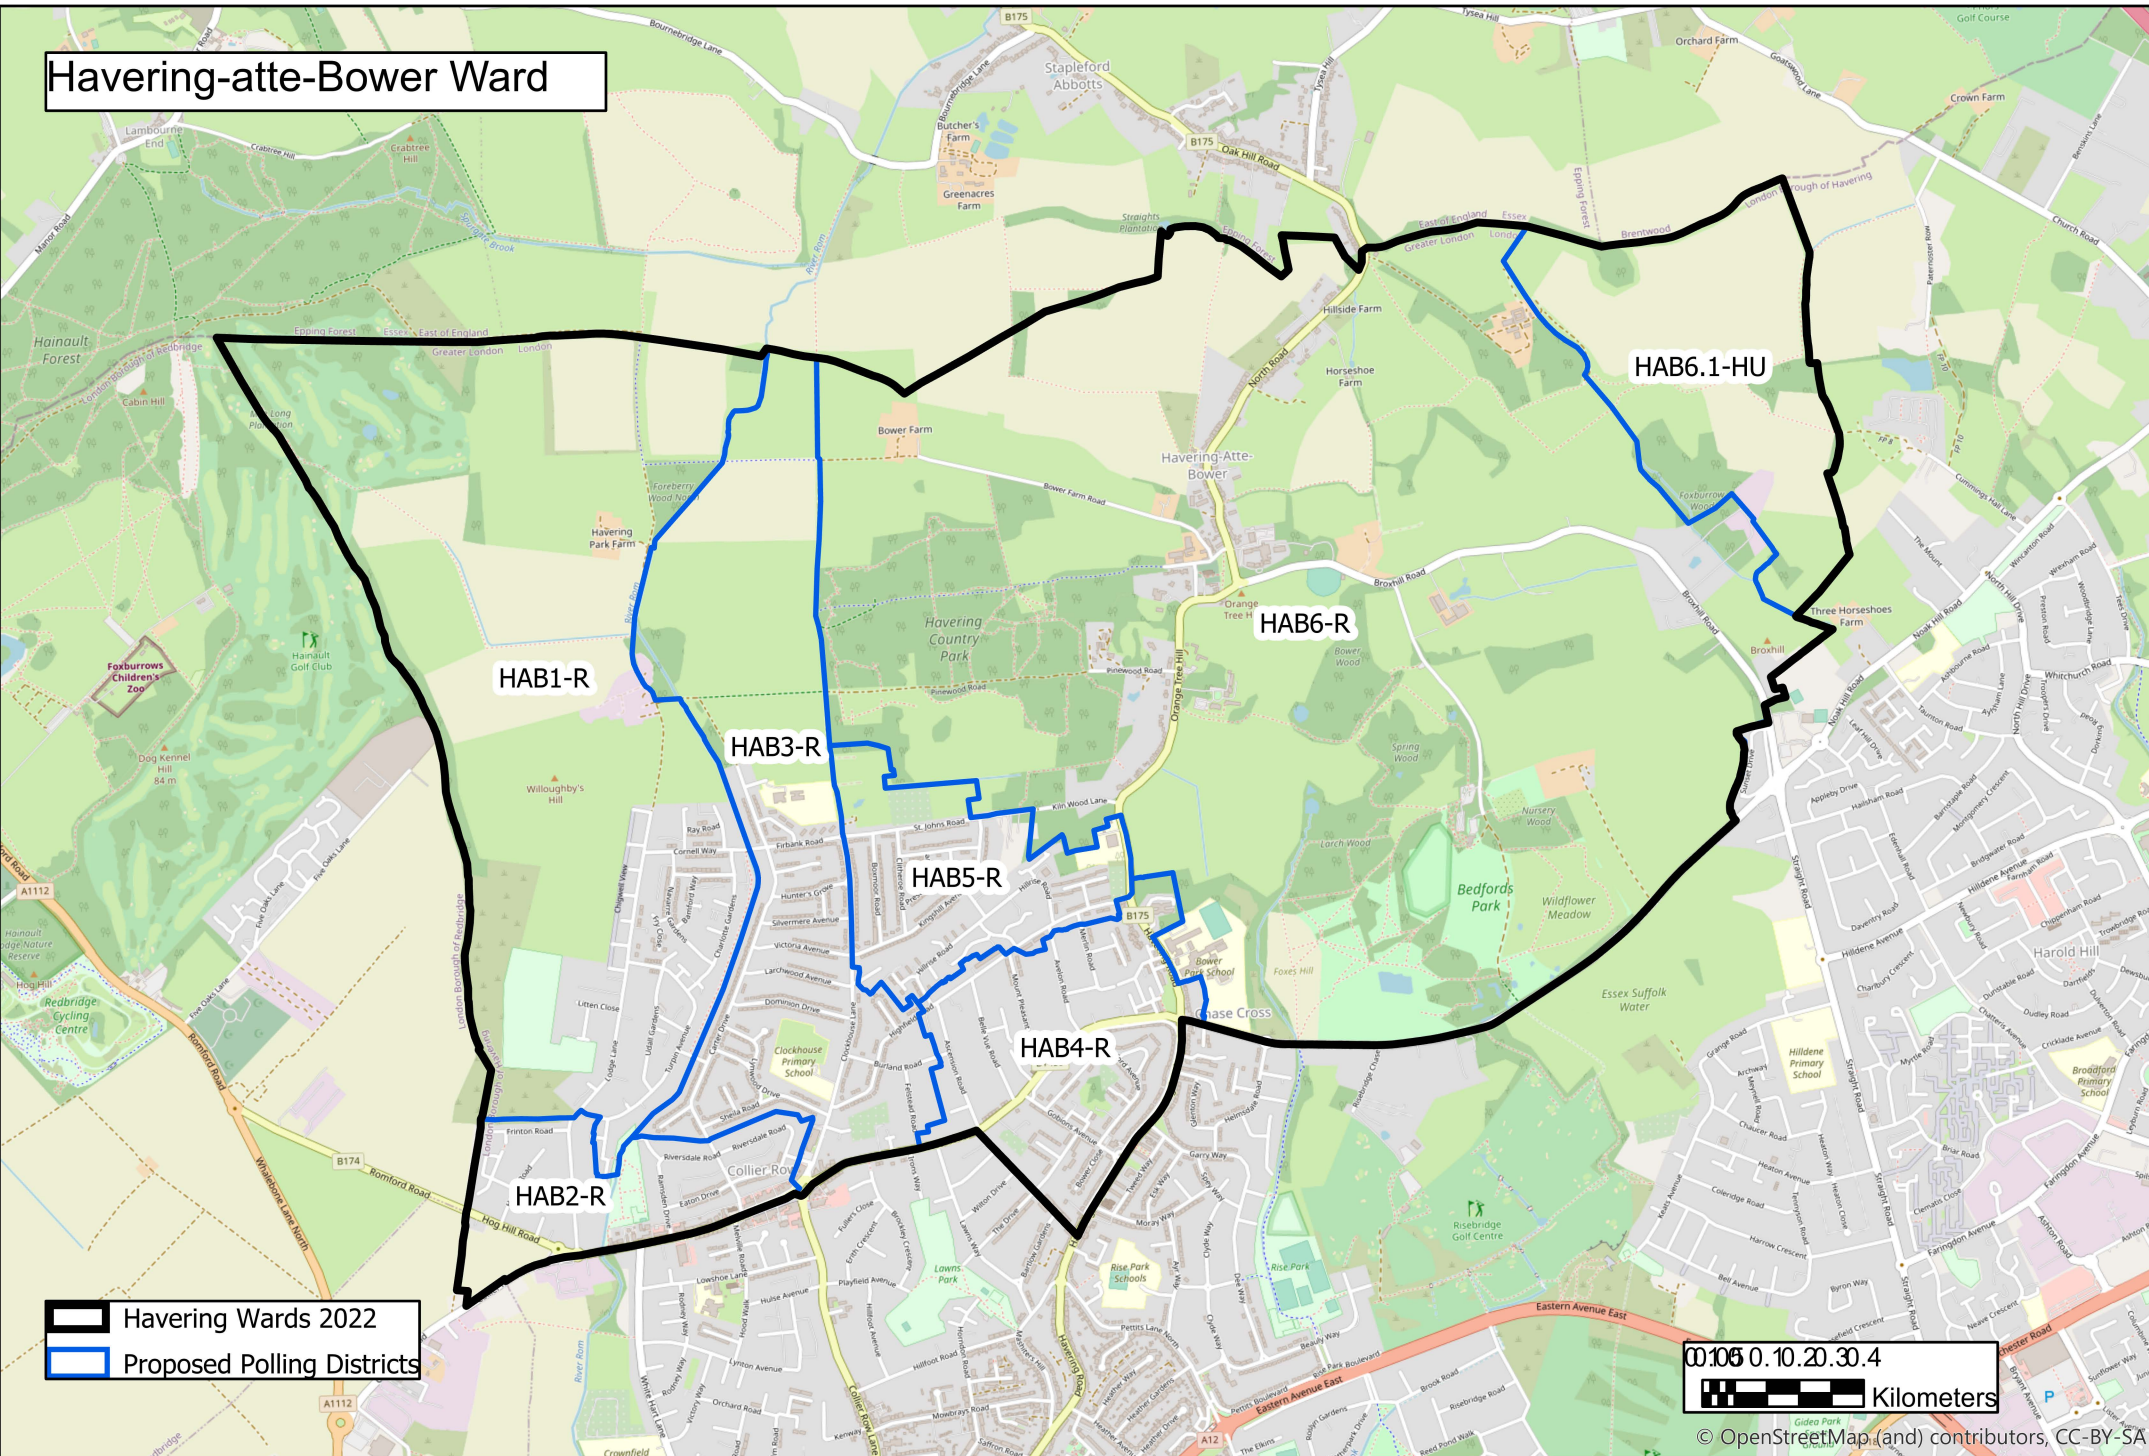

Havering-atte-Bower Ward

— Havering Wards 2022
— Proposed Polling Districts

Havering-atte-Bower

Polling stations:
- Forest Row Centre

Havering-atte-Bower
HAB1-R

Havering-atte-Bower

Polling stations:
- Ascension Church Hall

Havering-atte-Bower

**Havering-atte-Bower
HAB3-R**

Polling stations:
**- North Romford
Community Centre**

Havering-atte-Bower

Polling stations:
- St James` Church Hall

**Havering-atte-Bower
HAB4-R**

Havering-atte-Bower