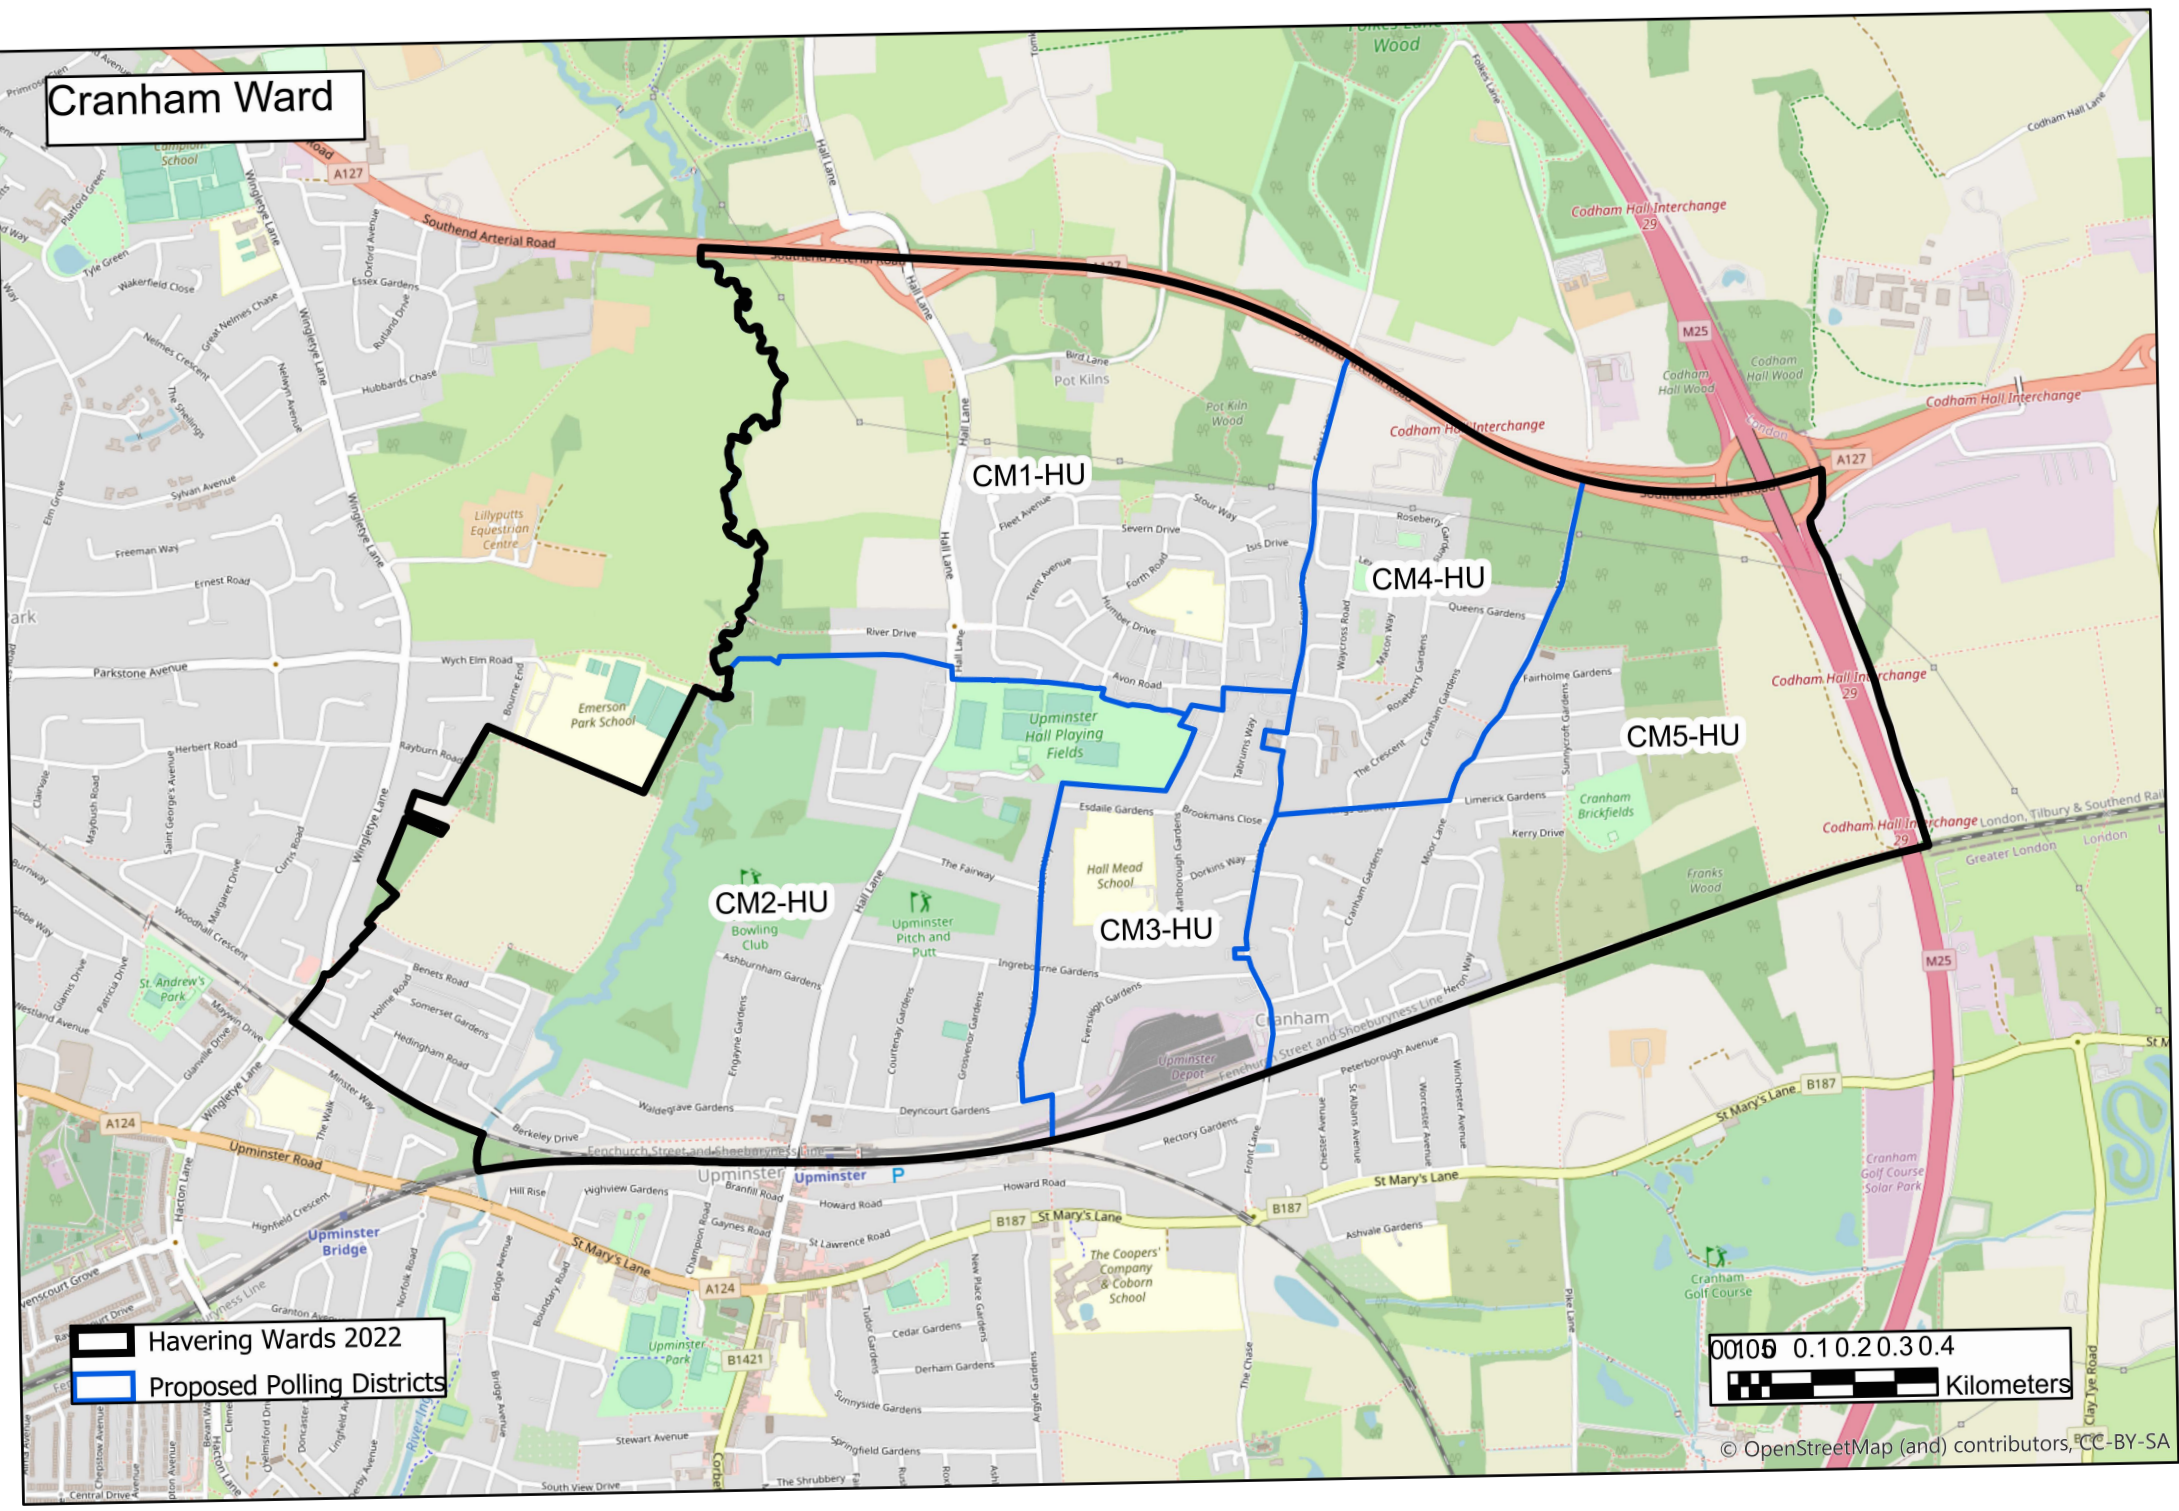

# Cranham Ward

— Havering Wards 2022  
— Proposed Polling Districts

00100 0.10.20.30.4  
Kilometers