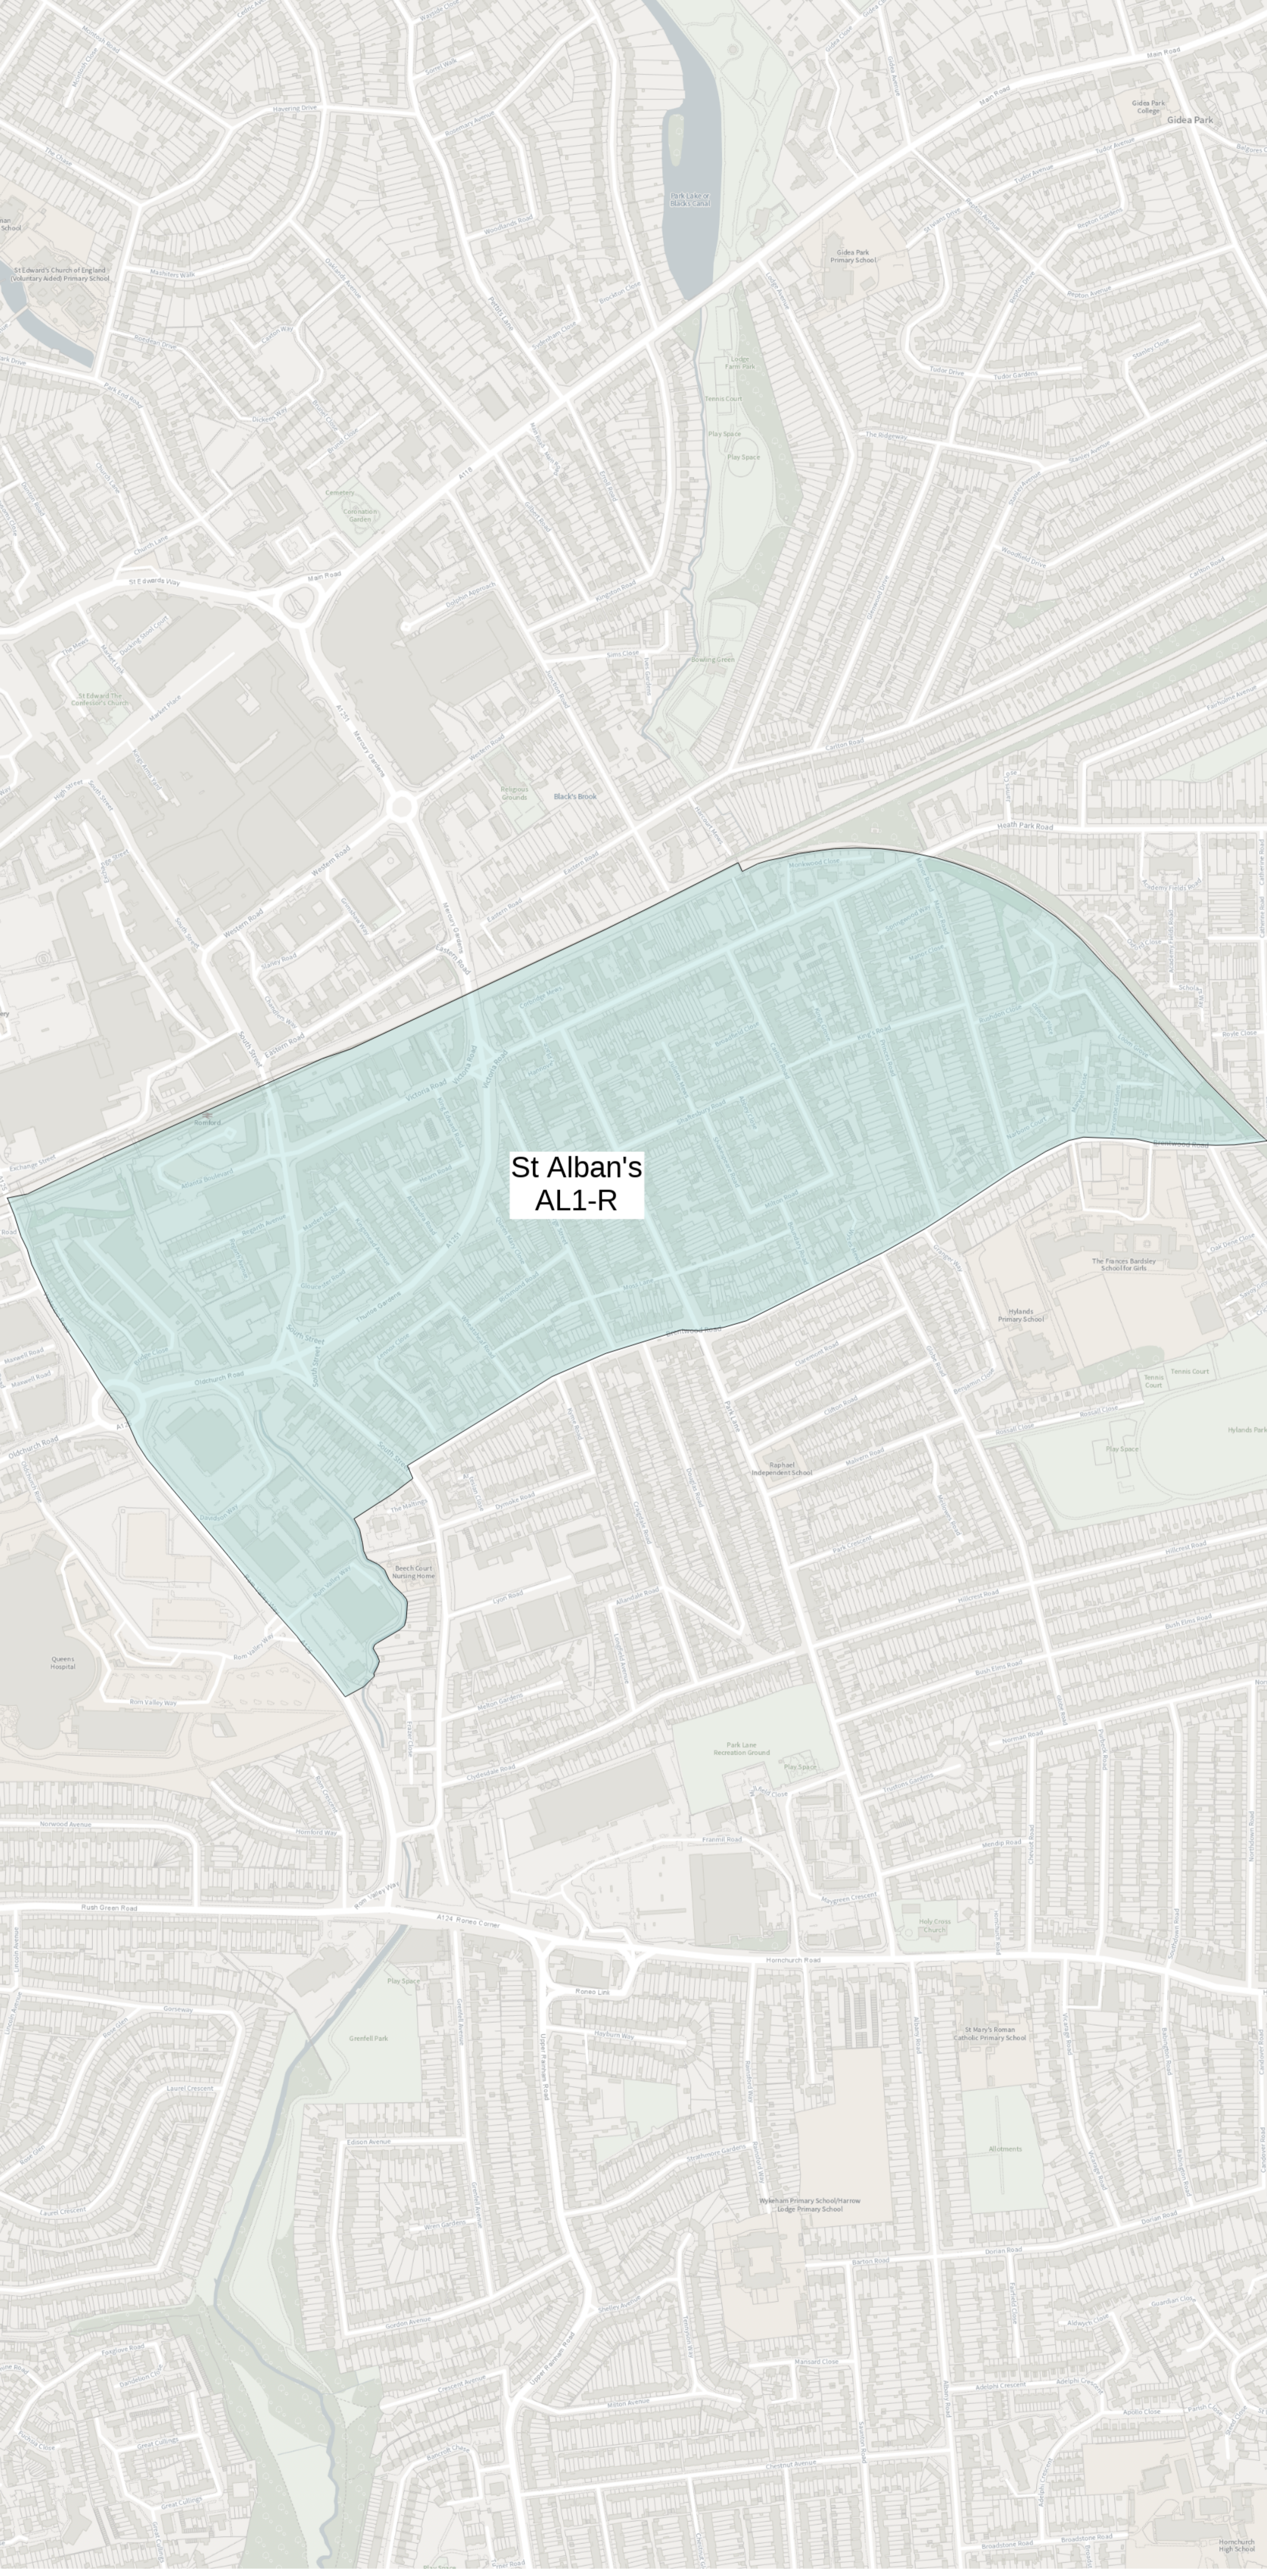

# St Alban's Ward

— Havering Wards 2022  
— Proposed Polling Districts

0.00 0.04 0.07 0.10 0.14  
Kilometers

© OpenStreetMap (and) contributors, CC-BY-SA

# St Alban's

Polling stations:  
**- St Alban's Church Hall**

# St Alban's

Polling stations:  
**- Romford Evangelical  
Free Church**