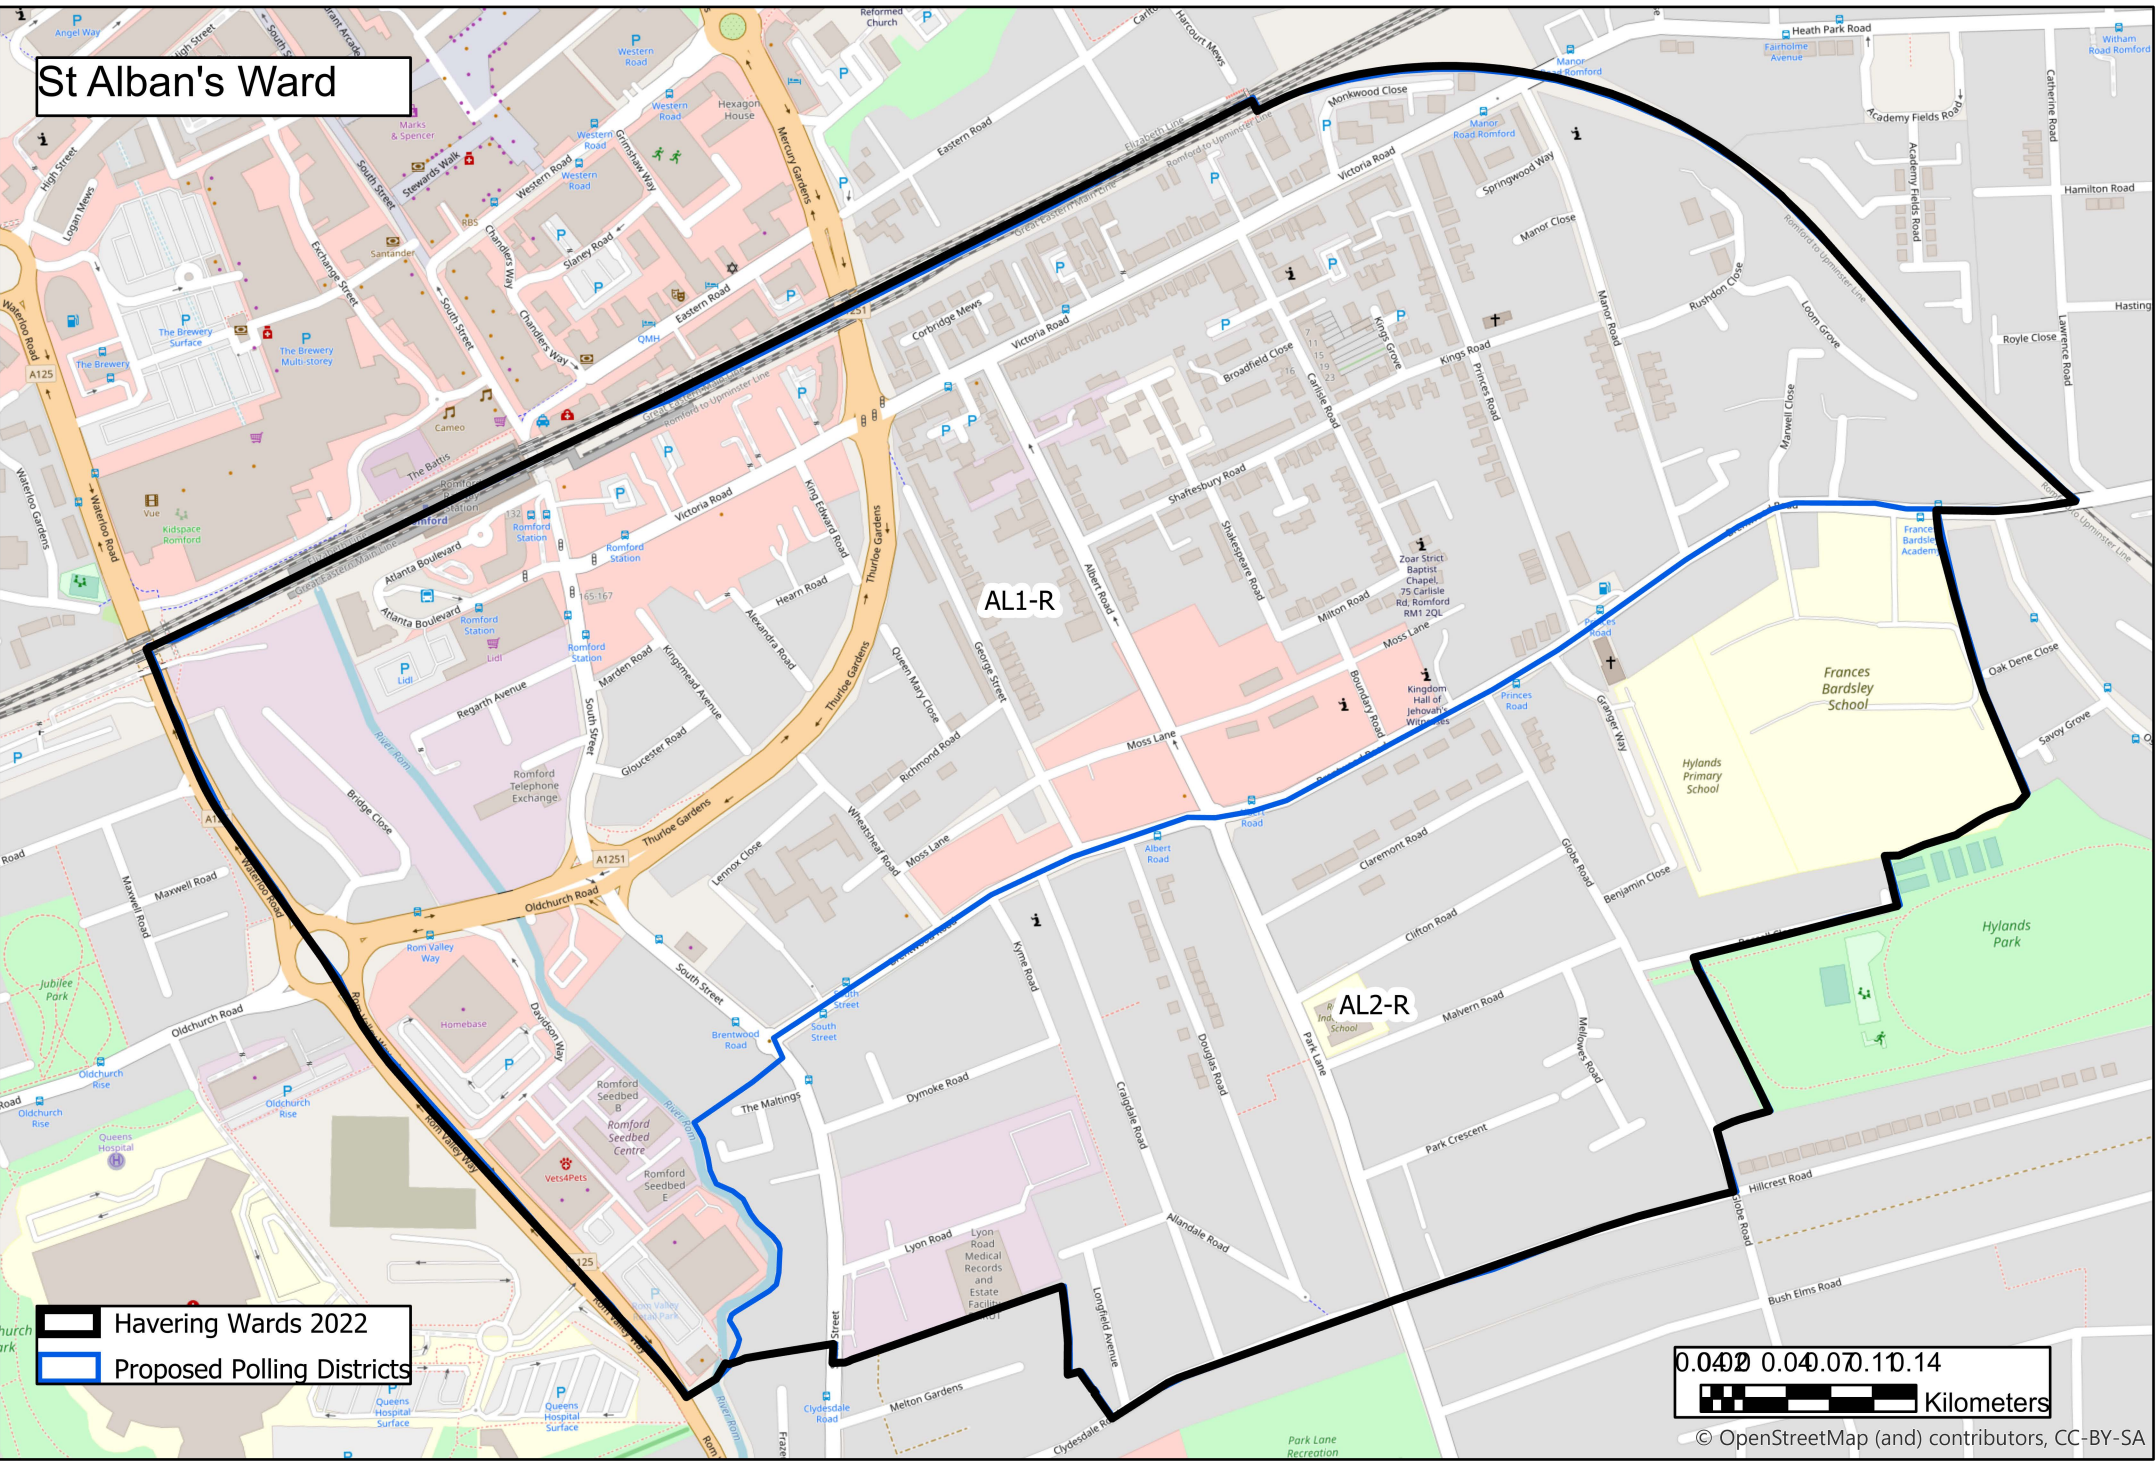

# St Alban's Ward

— Havering Wards 2022  
— Proposed Polling Districts

0.00 0.04 0.07 0.10 0.14  
Kilometers

© OpenStreetMap (and) contributors, CC-BY-SA

# St Alban's

Polling stations:  
**- St Alban's Church Hall**

# St Alban's

Polling stations:  
**- Romford Evangelical  
Free Church**